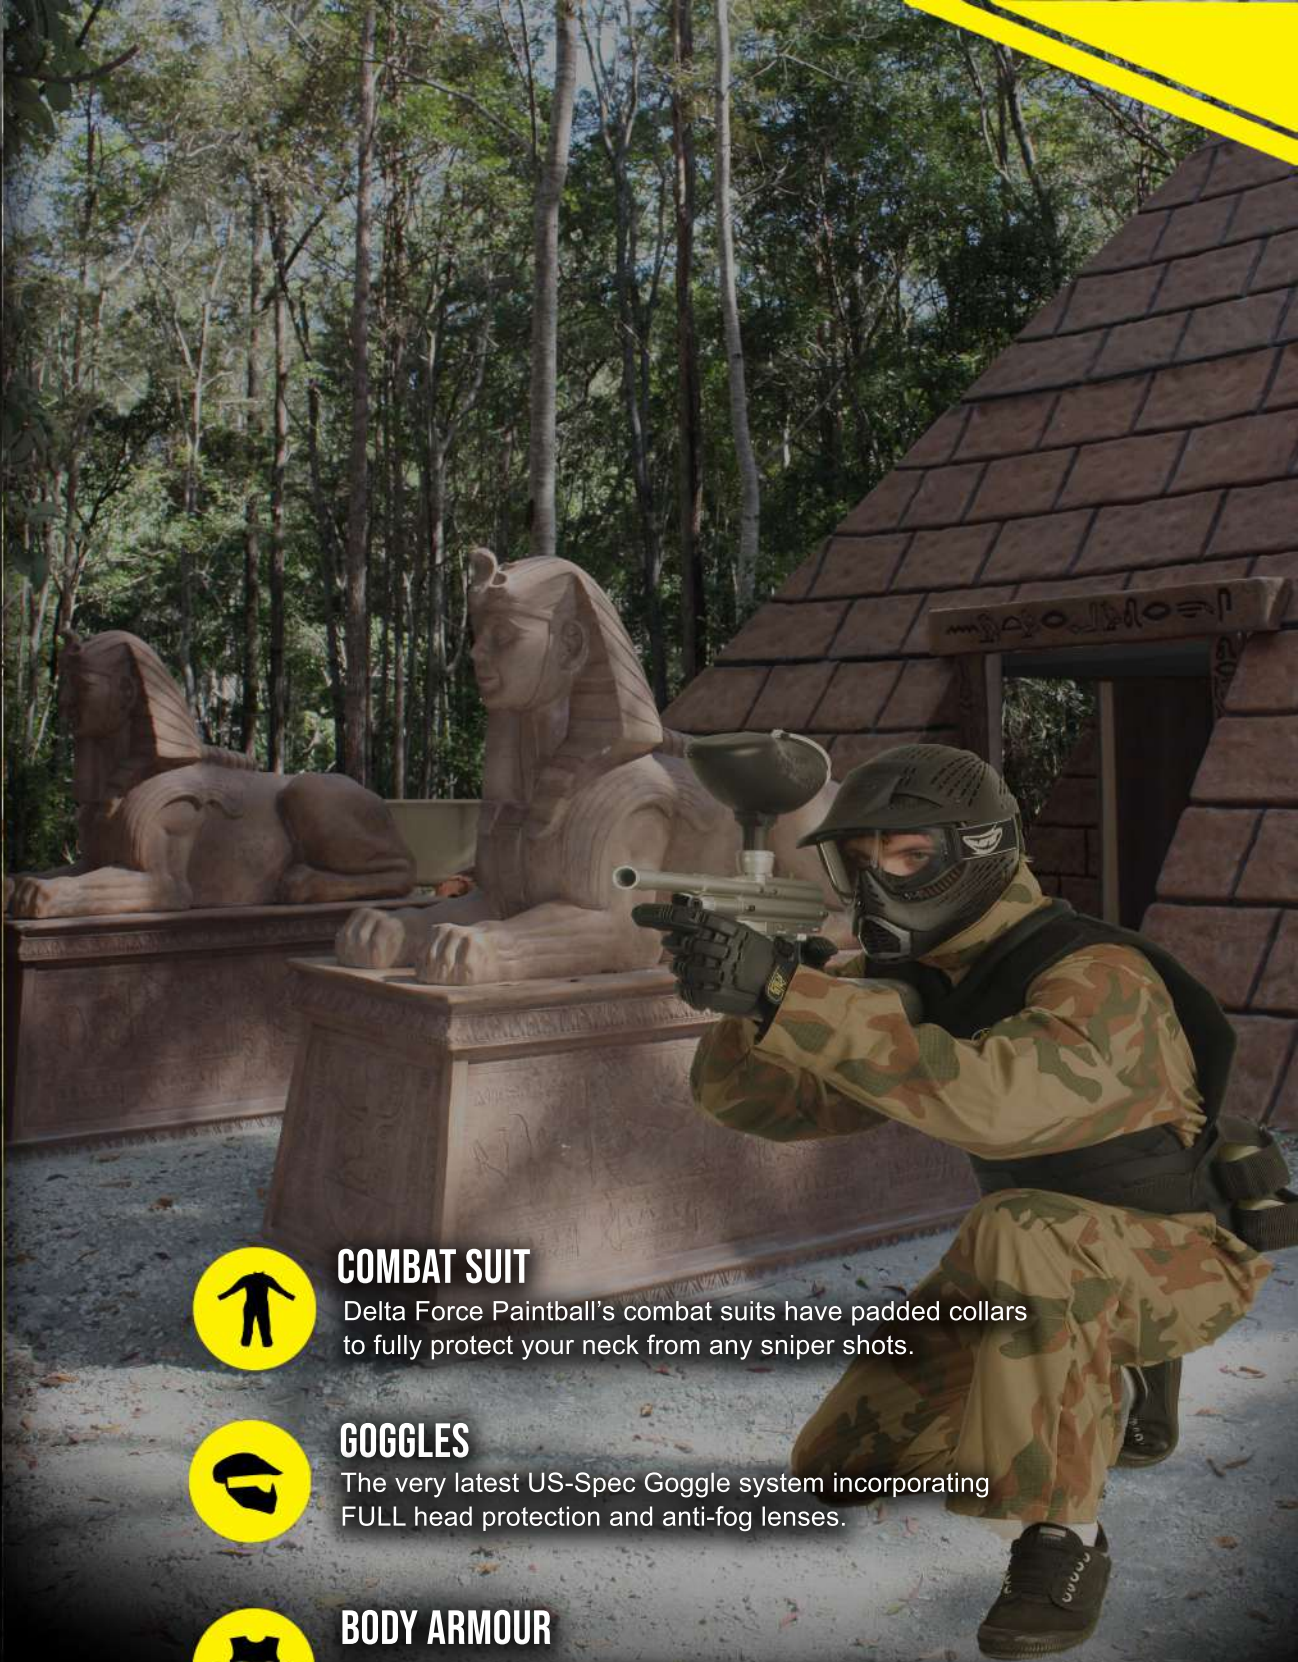

## COMBAT SUIT

Delta Force Paintball's combat suits have padded collars to fully protect your neck from any sniper shots.