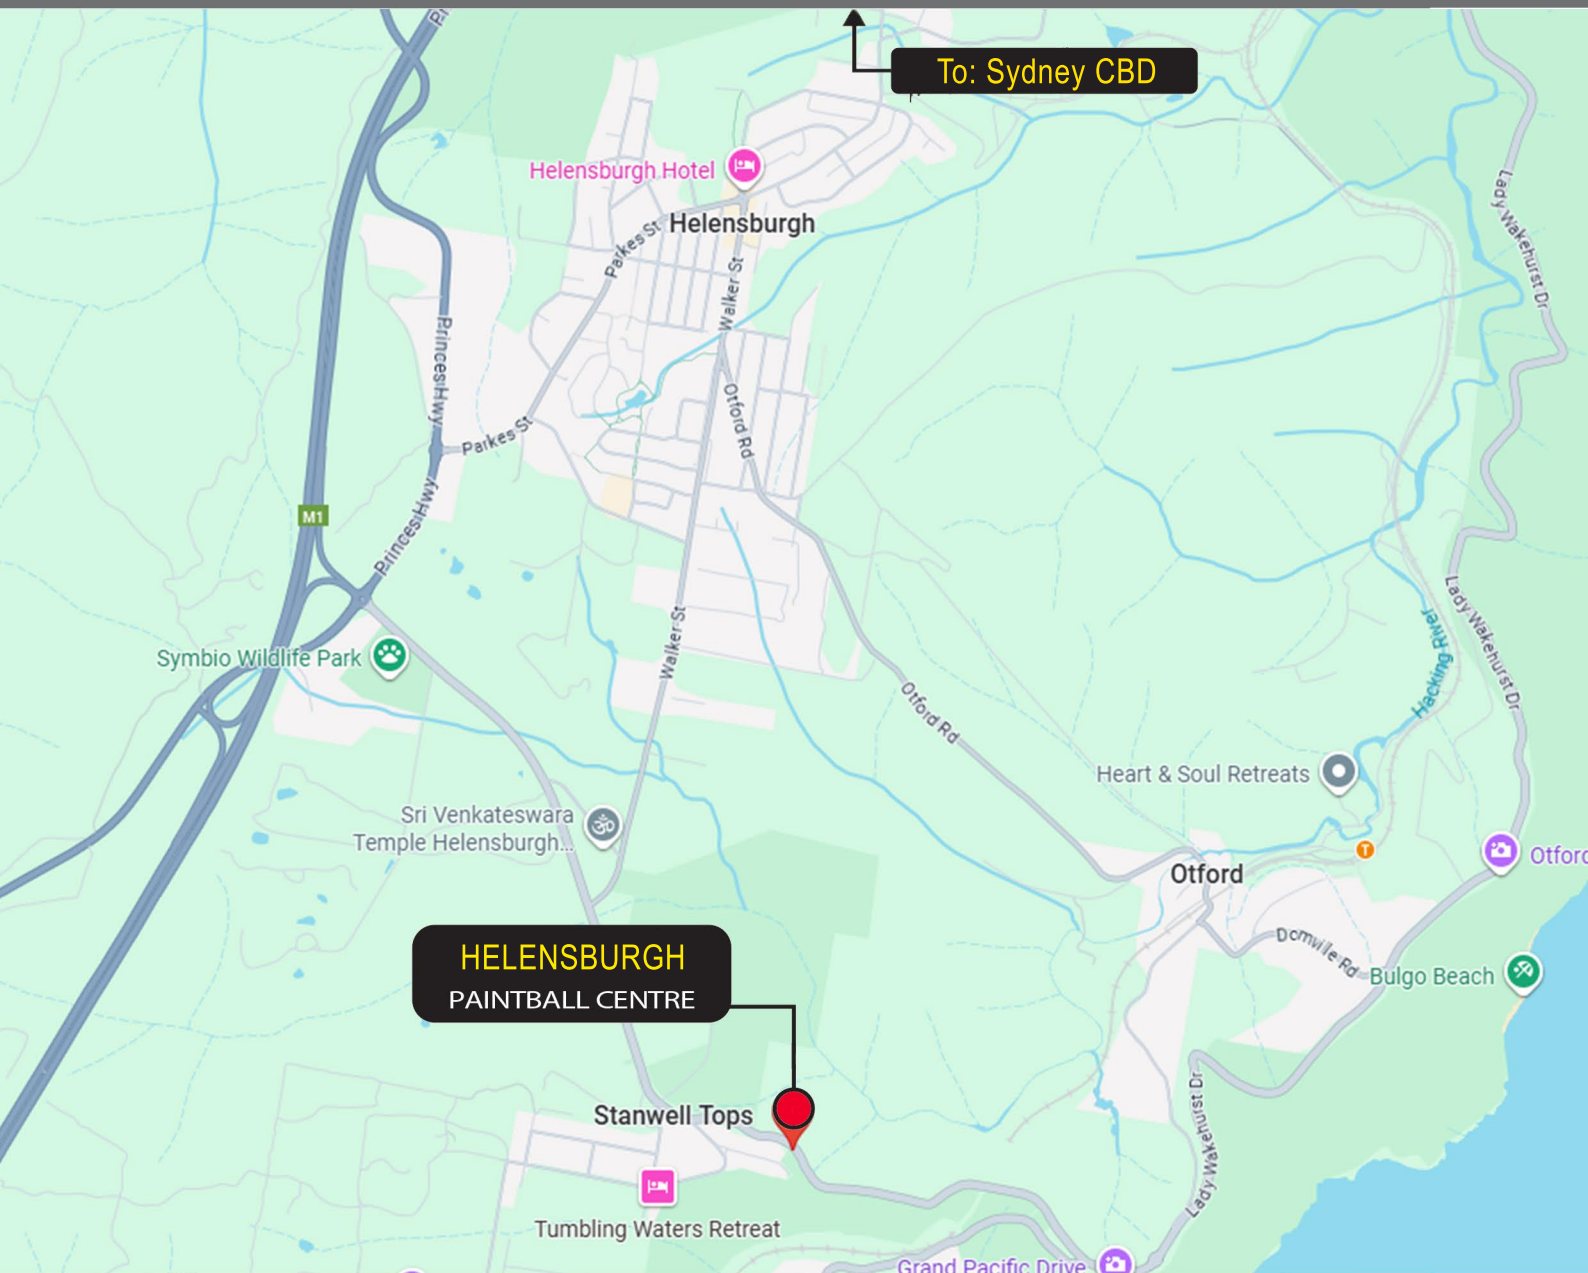

## HELENSBURGH DIRECTIONS

ESTIMATED DRIVE TIME: 57 minutes by car from Sydney CBD

ADDRESS: 190 Lawrence Hargrave Dr, Stanwell Tops, NSW 2508

### The most efficient route: via M8 tunnel

Step 1: Exit the CBD via the Cross City Tunnel and merge onto the M8 (WestConnex) southbound.

Step 2: Follow signs for the M1 / Wollongong. This bypasses the heavy traffic lights of the southern suburbs.

Step 3: Stay on the M1 (Princes Motorway) for approximately 35 minutes.

Step 4: Take the exit for Lawrence Hargrave Dr / Helensburgh / Stanwell Pk.

Step 5: At the roundabout, take the 2nd exit (straight).

### Closest train station

The closest train station is Stanwell Park which has trains coming from Sydney CBD the closest to the centre being Town Hall Station. This train runs a modified service on weekends so we recommend checking your route in advance with transport NSW. From Stanwell Park it is a 30 min walk to the Paintball centre so we would recommend a short taxi ride instead.