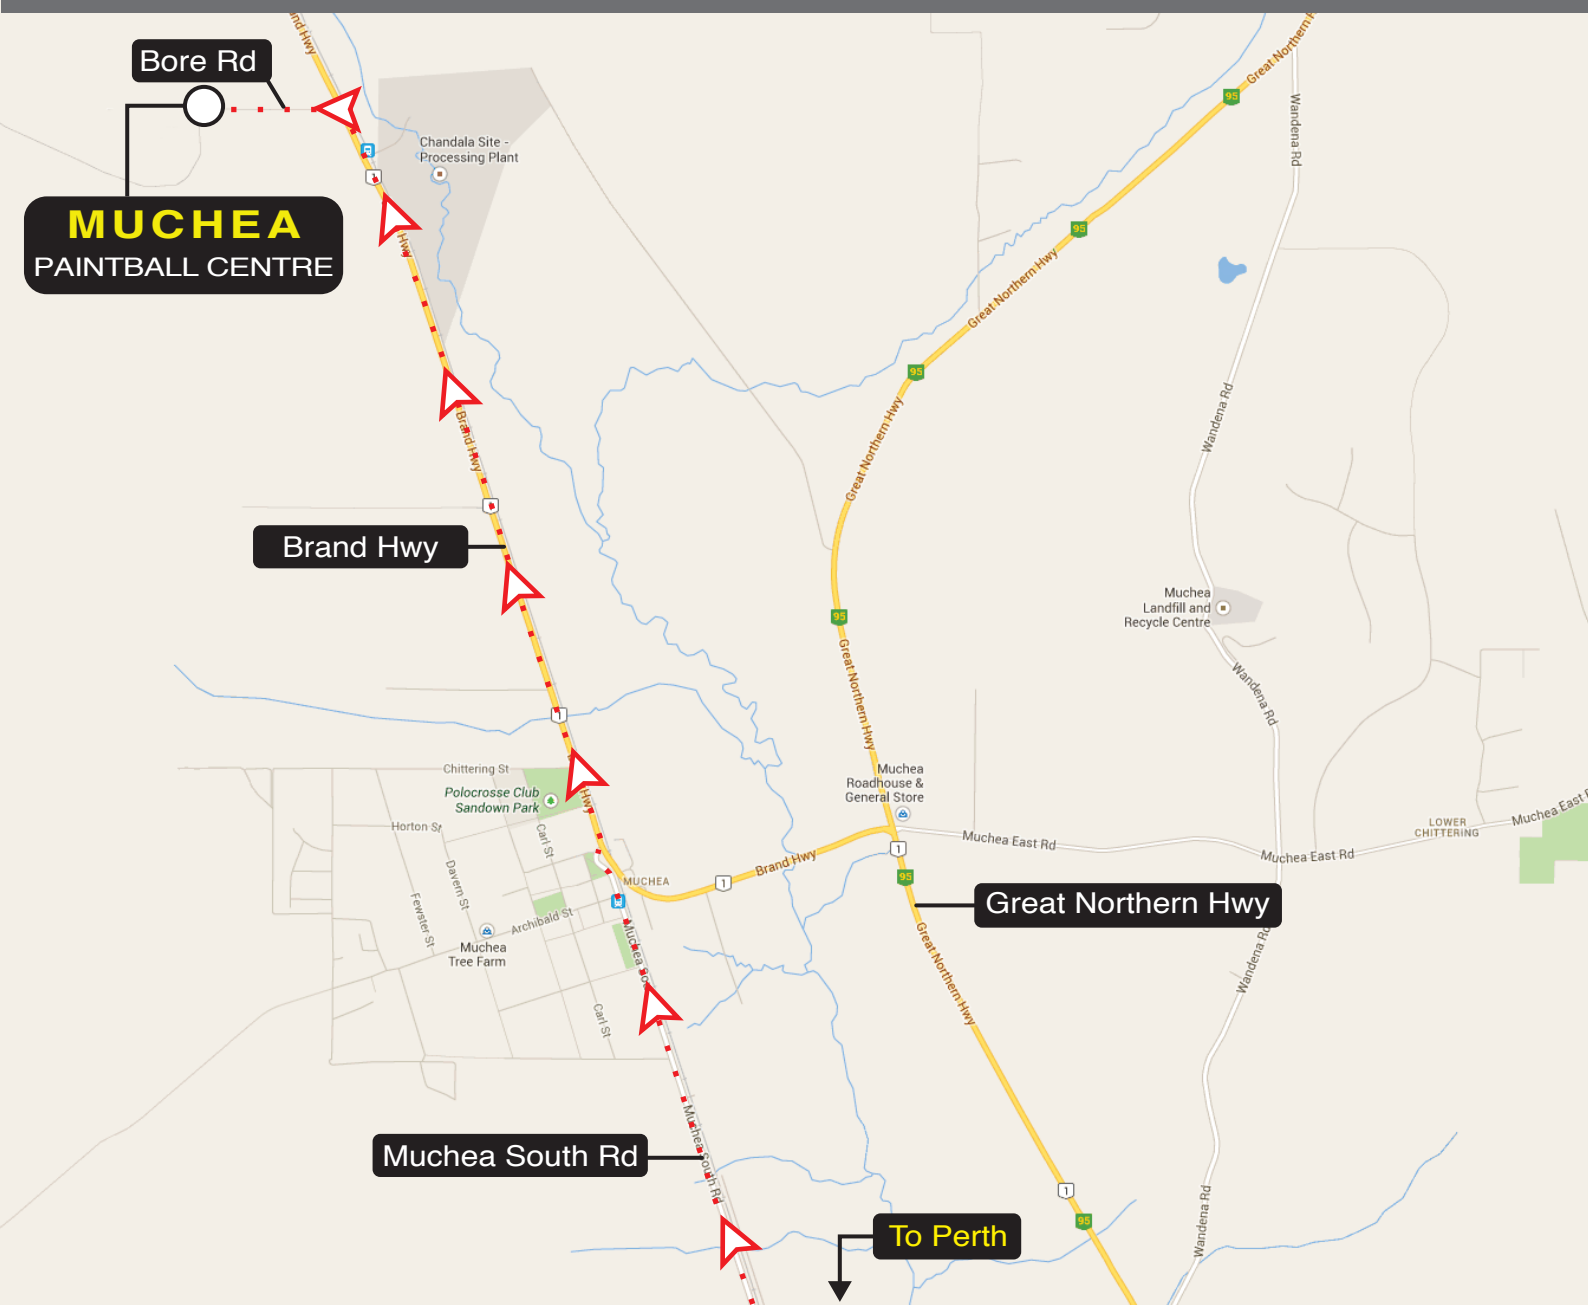

MUCHEA DIRECTIONS

ESTIMATED DRIVE TIME: 55 mins by car from the Perth CBD
PAINTBALL CENTRE ADDRESS: 2766 Bore Rd, Muchea, WA 6501

BY CAR FROM PERTH CBD

1. Head north-west on Mitchell Fwy/State Route 2.
2. Take the Burns Beach Road/State Route 87 exit on the right towards State Route 60/Wanneroo Road.
3. Slight right onto Burns Beach Rd/State Rte 87.
4. At the roundabout, take the 1st exit onto Joondalup Dr/State Rte 85.
5. At the roundabout, take the 2nd exit and stay on Joondalup Dr/State Rte 85.
6. Continue onto Muchoea S Rd.
7. Turn left onto the Brand Hwy (National Route 1).
8. Continue 5.4 kms to Chandala Train Station.
8. Turn left onto Bore Rd and follow signs to the paintball centre, 900m on your left.

LOST?

Call us for directions

1300 795 336