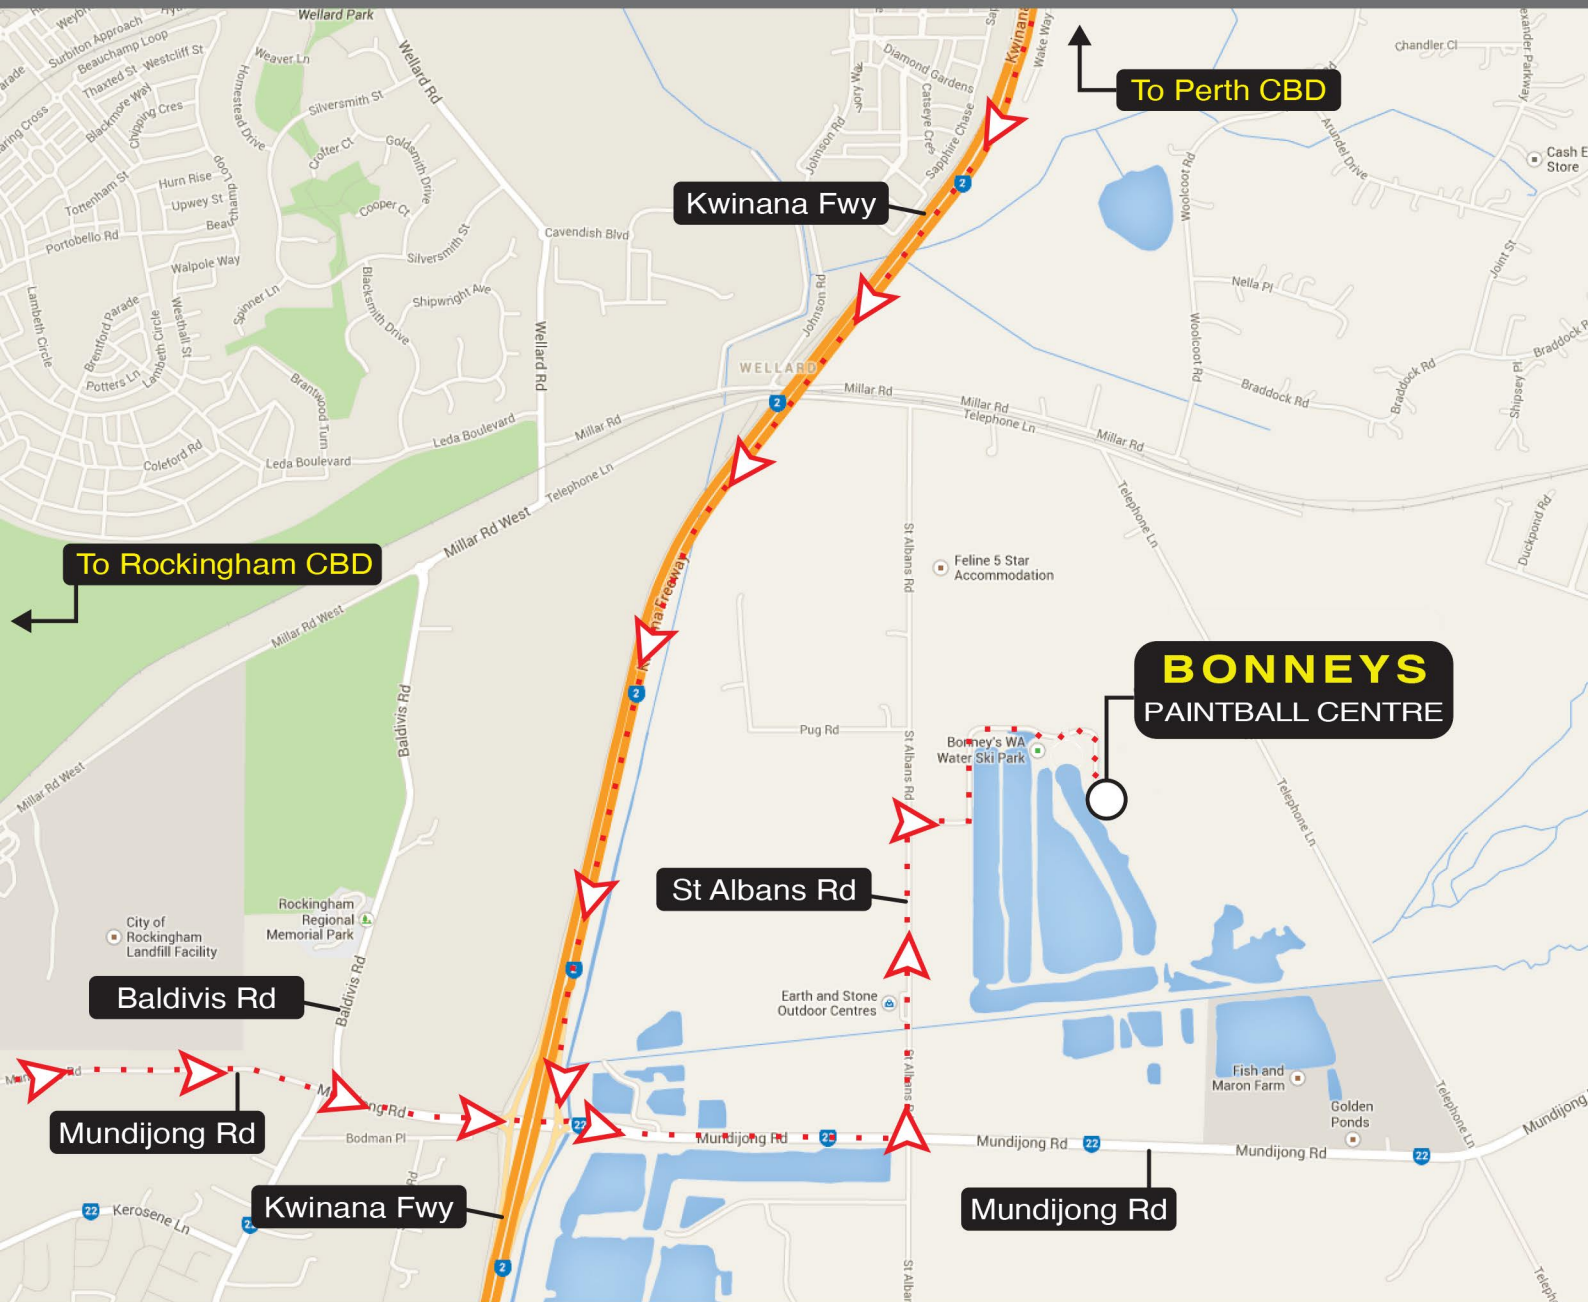

BONNEYS DIRECTIONS

ESTIMATED DRIVE TIME: 15 mins from Rockingham CBD, 30 mins from Perth CBD
PAINTBALL CENTRE ADDRESS: 136 Saint Albans Rd, Baldavis WA 6171

BY CAR FROM ROCKINGHAM

1. Head north-east on Rae Rd.
2. Turn left onto National Route 1.
3. Turn right onto Dixon Rd/State Route 22.
4. Turn right onto Mandurah Rd/State Route 22.
5. Turn left onto St Albans Rd.
6. Turn right onto Waterski Park Rd. Follow signs to the paintball centre.

BY CAR FROM PERTH CBD

1. Head south on State Route 2.
2. Continue onto National Route 1/State Route 2.
3. Continue onto Kwinana Fwy/State Route 2.
4. Take the State Route 22/Mundijong Road exit.
5. Merge onto Mundijong Rd/State Route 22.
6. Turn left onto St Albans Rd.
7. Turn right onto Waterski Park Rd. Follow signs to the paintball centre.

NEAREST TRANSIT STOP

WELLARD Train Station - (Mandura Line) is the nearest stop for both bus (Routes 541 & 542) and train. You will need to pre-book a Taxi for the 10 min drive to the paintball centre.

LOST?

Call us for directions

1300 795 336