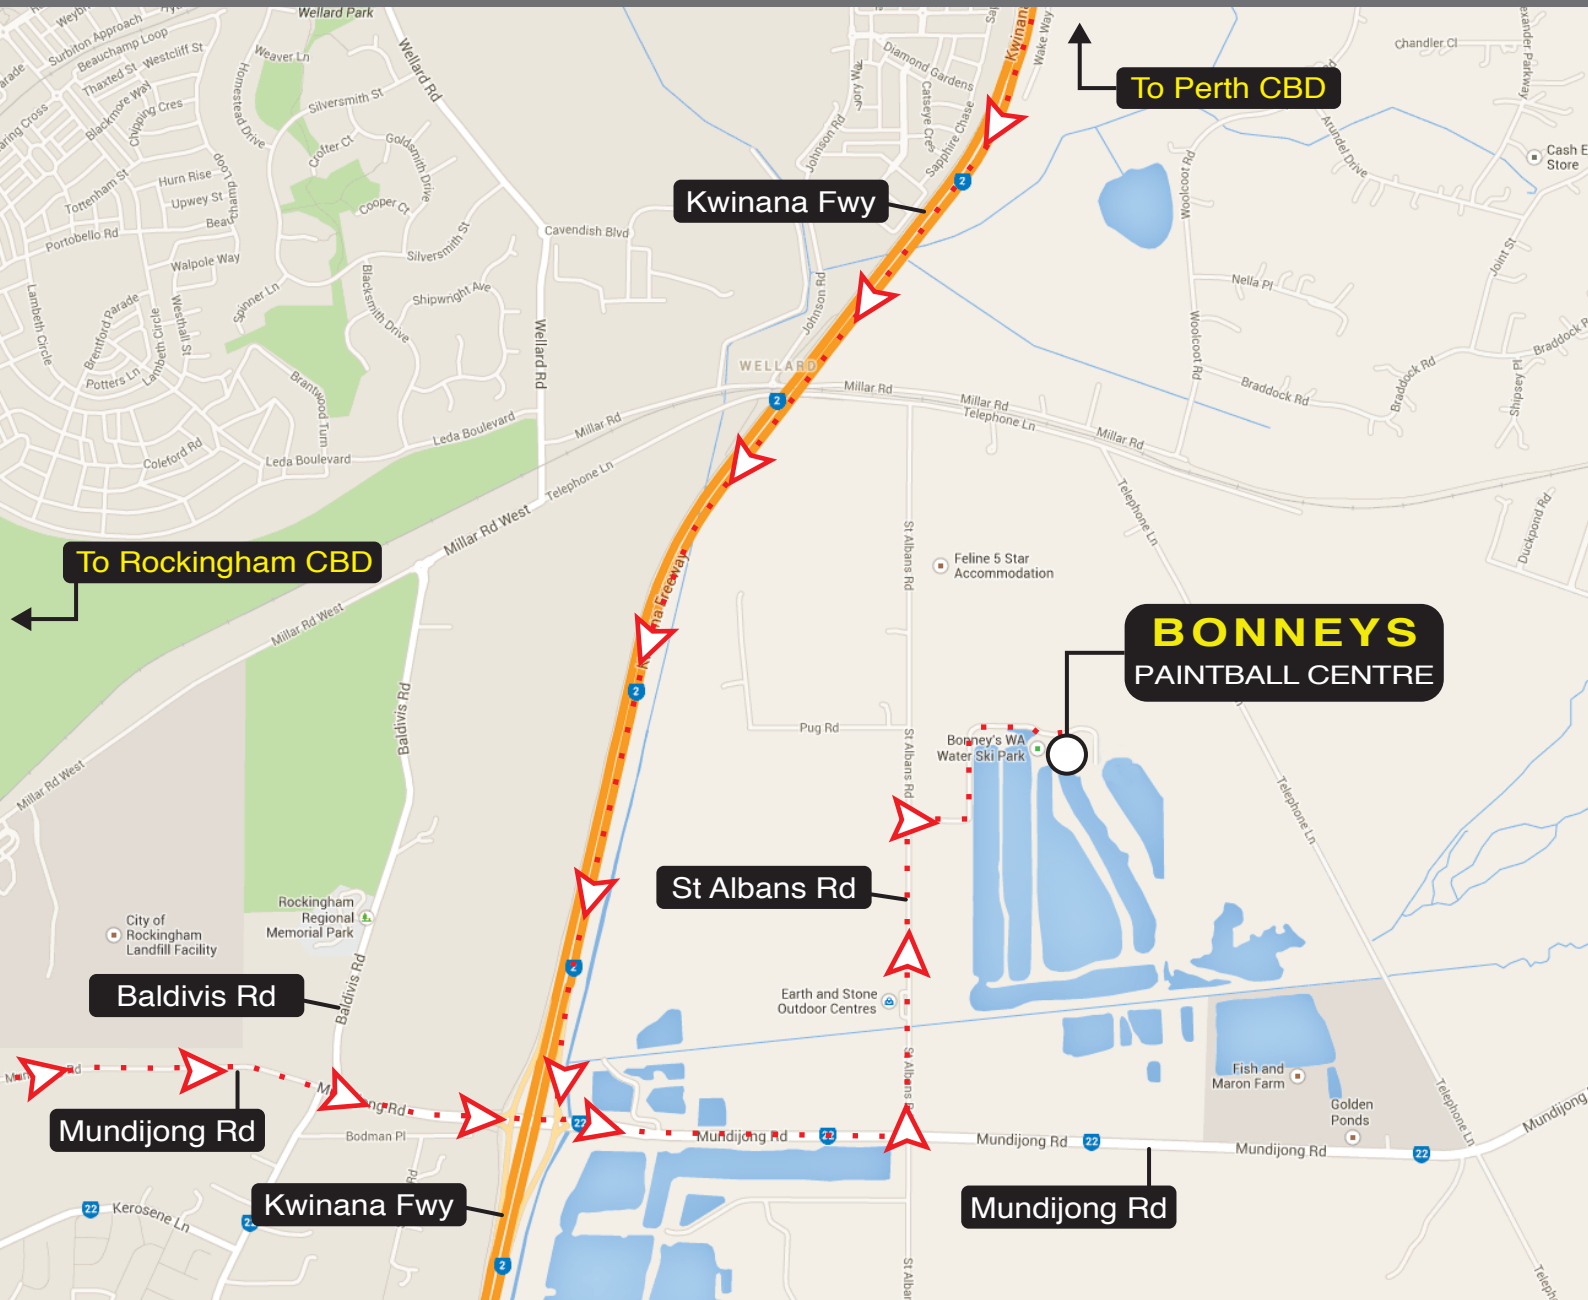

# BONNEYS DIRECTIONS

ESTIMATED DRIVE TIME: 15 mins from Rockingham CBD, 30 mins from Perth CBD  
**PAINTBALL CENTRE ADDRESS: 101 St Albans Rd, Baldvis WA 6171**

### BY CAR FROM ROCKINGHAM

1. Head north-east on Rae Rd.
2. Turn left onto National Route 1.
3. Turn right onto Dixon Rd/State Route 22.
4. Turn right onto Mandurah Rd/State Route 22.
5. Turn left onto St Albans Rd.
6. Turn right onto Waterski Park Rd. Follow signs to the paintball centre.

### BY CAR FROM PERTH CBD

1. Head south on State Route 2.
2. Continue onto National Route 1/State Route 2.
3. Continue onto Kwinana Fwy/State Route 2.
4. Take the State Route 22/Mundijong Road exit.
5. Merge onto Mundijong Rd/State Route 22.
6. Turn left onto St Albans Rd.
7. Turn right onto Waterski Park Rd. Follow signs to the paintball centre.

### NEAREST TRANSIT STOP

WELLARD Train Station - (Mandura Line) is the nearest stop for both bus (Routes 541 & 542) and train. You will need to pre-book a Taxi for the 10 min drive to the paintball centre.